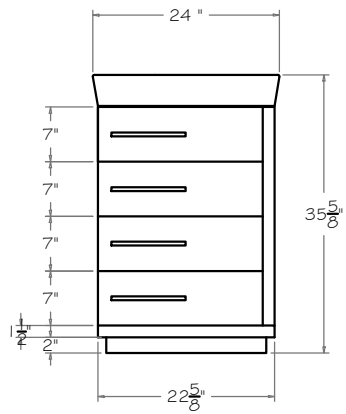

ADORA 24"

BACK VIEW

FRONT VIEW

SIDE SECTION

ISOMETRIC VIEW