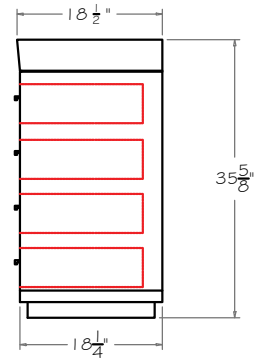

ADORA 24"

BACK VIEW

FRONT VIEW

SIDE SECTION

ISOMETRIC VIEW