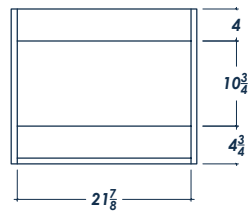

24" NOVA

FRONT VIEW

(no counter top)

SIDE VIEW

(with counter top)

BACK VIEW

(no counter top)

ISOMETRIC VIEW

(with counter top)