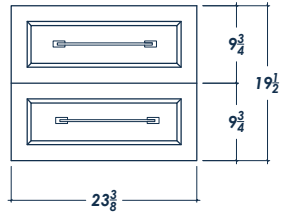

24" NOVA

FRONT VIEW

(no counter top)

SIDE VIEW

(with counter top)

BACK VIEW

(no counter top)

ISOMETRIC VIEW

(with counter top)