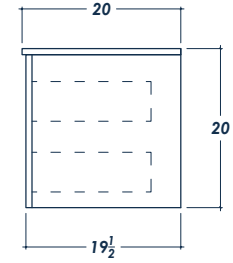

24" NOVA

FRONT VIEW

(no counter top)

SIDE VIEW

(with counter top)

BACK VIEW

(no counter top)

ISOMETRIC VIEW

(with counter top)