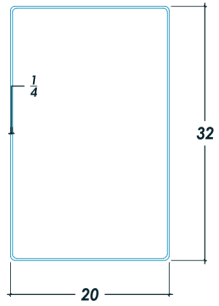

# 20" RECTANGULAR

## FRONT VIEW

(no counter top)

## SIDE VIEW

(with counter top)

## ISOMETRIC VIEW

(with counter top)