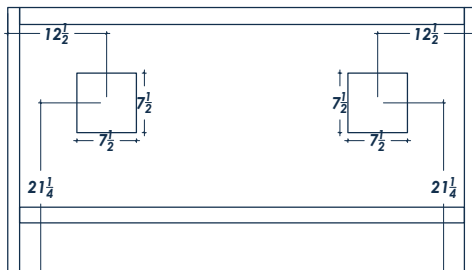

60" ASHLEY - SINGLE

FRONT VIEW

(no counter top)

thin frames: $\frac{3}{4}$
thick frame bottom & top: 2

SIDE VIEW

(with counter top)

BACK VIEW

(no counter top)

ISOMETRIC VIEW

(with counter top)