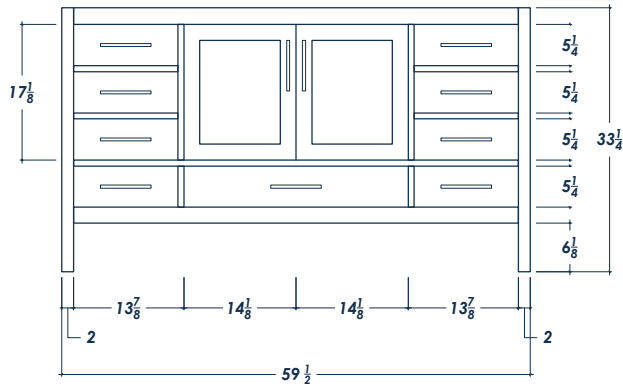

60" ASHLEY - SINGLE

FRONT VIEW

(no counter top)

thin frames: $\frac{3}{4}$
thick frame bottom & top: 2

SIDE VIEW

(with counter top)

BACK VIEW

(no counter top)

ISOMETRIC VIEW

(with counter top)