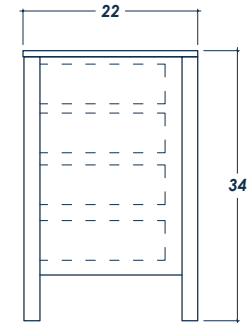

60" ASHLEY - SINGLE

FRONT VIEW

(no counter top)

thin frames: $\frac{3}{4}$
thick frame bottom & top: 2

SIDE VIEW

(with counter top)

BACK VIEW

(no counter top)

ISOMETRIC VIEW

(with counter top)