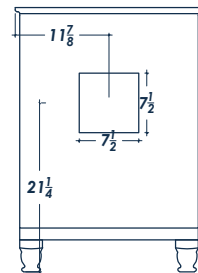

24" ISABEL

FRONT VIEW

(no counter top)

top crown: $\frac{3}{4}$
thick frame bottom: 2

SIDE VIEW

(with counter top)

BACK VIEW

(no counter top)

ISOMETRIC VIEW

(with counter top)