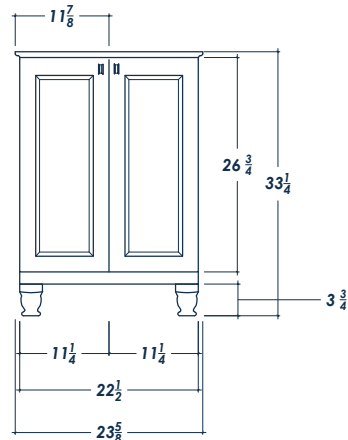

24" ISABEL

FRONT VIEW

(no counter top)

top crown: $\frac{3}{4}$
thick frame bottom: 2

SIDE VIEW

(with counter top)

BACK VIEW

(no counter top)

ISOMETRIC VIEW

(with counter top)