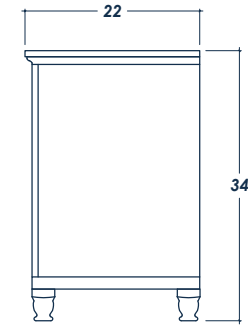

24" ISABEL

FRONT VIEW

(no counter top)

top crown: $\frac{3}{4}$
thick frame bottom: 2

SIDE VIEW

(with counter top)

BACK VIEW

(no counter top)

ISOMETRIC VIEW

(with counter top)