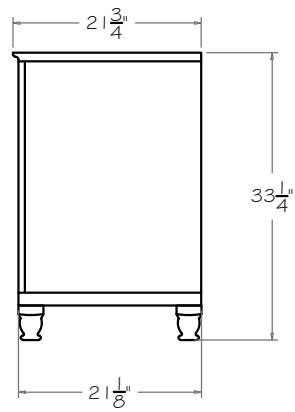

ISABEL 24"

BACK VIEW

FRONT VIEW

SIDE SECTION

ISOMETRIC VIEW