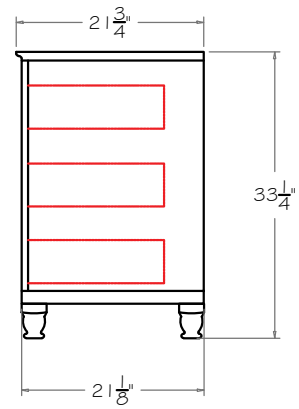

# ISABEL 30"

BACK VIEW

FRONT VIEW

SIDE SECTION

ISOMETRIC VIEW