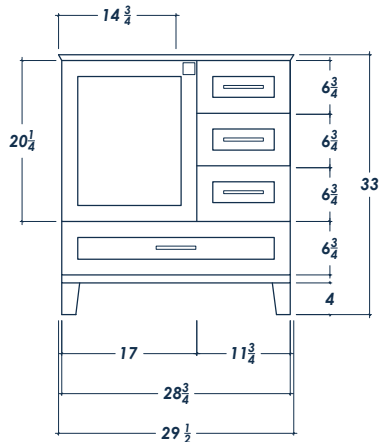

# 30" PALOMA

## FRONT VIEW

(no counter top)

top crown:  $\frac{3}{4}$   
thick frame bottom: 1

## SIDE VIEW

(with counter top)

## ISOMETRIC VIEW

(with counter top)