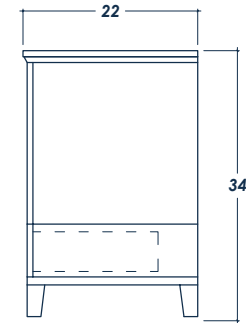

## FRONT VIEW

(no counter top)

top crown:  $\frac{3}{4}$   
thick frame bottom: 1

## SIDE VIEW

(with counter top)

## ISOMETRIC VIEW

(with counter top)