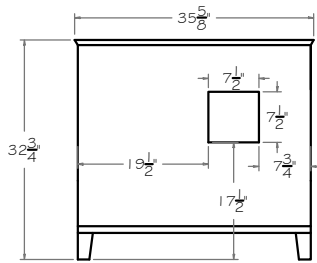

PALOMA 36"

BACK VIEW

FRONT VIEW

SIDE SECTION

ISOMETRIC VIEW