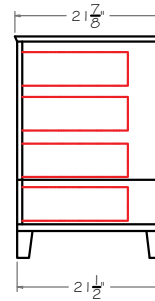

PALOMA 36"

BACK VIEW

FRONT VIEW

SIDE SECTION

ISOMETRIC VIEW