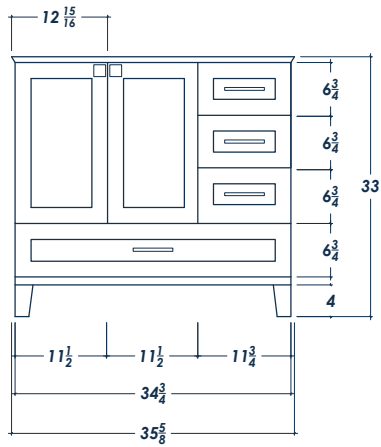

36" PALOMA

FRONT VIEW

(no counter top)

top crown: $\frac{3}{4}$
thick frame bottom: 1

SIDE VIEW

(with counter top)

BACK VIEW

(no counter top)

ISOMETRIC VIEW

(with counter top)