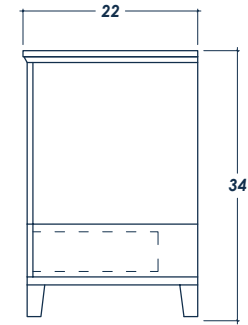

36" PALOMA

FRONT VIEW

(no counter top)

top crown: $\frac{3}{4}$
thick frame bottom: 1

SIDE VIEW

(with counter top)

BACK VIEW

(no counter top)

ISOMETRIC VIEW

(with counter top)