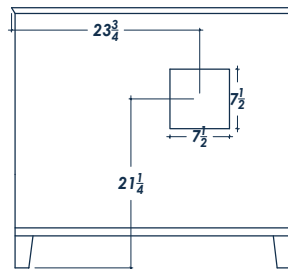

36" PALOMA

FRONT VIEW

(no counter top)

top crown: $\frac{3}{4}$
thick frame bottom: 1

SIDE VIEW

(with counter top)

BACK VIEW

(no counter top)

ISOMETRIC VIEW

(with counter top)