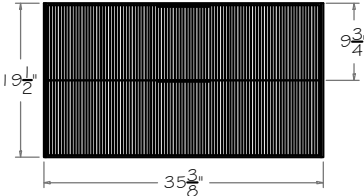

SORRENTO 36"

BACK VIEW

FRONT VIEW

SIDE SECTION

ISOMETRIC VIEW