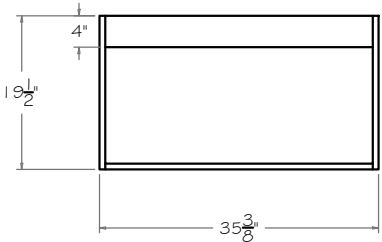

SORRENTO 36"

BACK VIEW

FRONT VIEW

SIDE SECTION

ISOMETRIC VIEW