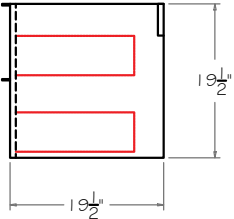

SORRENTO 36"

BACK VIEW

FRONT VIEW

SIDE SECTION

ISOMETRIC VIEW