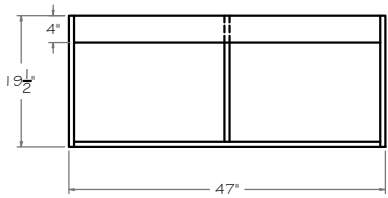

# SORRENTO 48"

BACK VIEW

FRONT VIEW

SIDE SECTION

ISOMETRIC VIEW