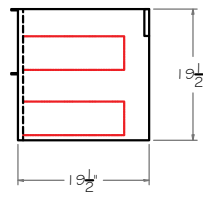

# SORRENTO 48"

BACK VIEW

FRONT VIEW

SIDE SECTION

ISOMETRIC VIEW