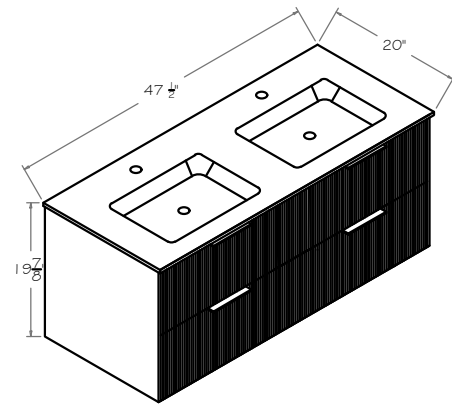

# SORRENTO 48"

BACK VIEW

FRONT VIEW

SIDE SECTION

ISOMETRIC VIEW