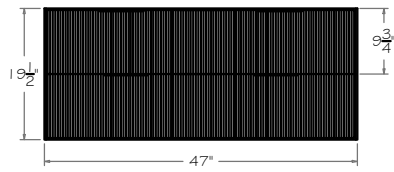

# SORRENTO 48"

BACK VIEW

FRONT VIEW

SIDE SECTION

ISOMETRIC VIEW